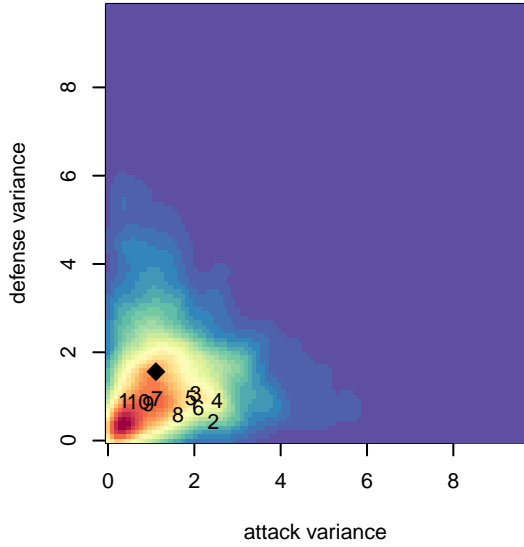

Crossfire Premier A G01

Crossfire Premier
 Redmond, WA
 G01 total strength=1723
 attack=28.79 defense=20.81
 spr league = Win RCL G01 Div 1
 notes= A— 2015+; Vadim 2012;
 Tolstolutsky 2013; Rowe 2014–6

Crossfire Premier A G01
 Dots are actual minus expected GF (blue circles) and GA (red triangles).
 Blue line is smoothed change in attack strength. Red is smoothed change in defense strength.

**attack and defense variance (black dot)
relative to other teams
and top 10 in region**