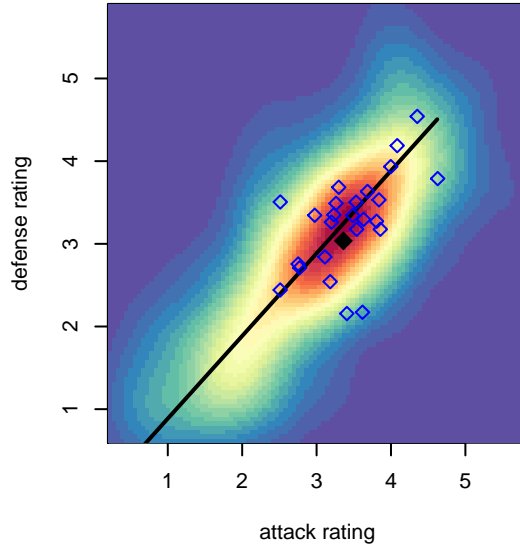

**attack and defense rating
relative to others at age
and all opponents in last 13 months**