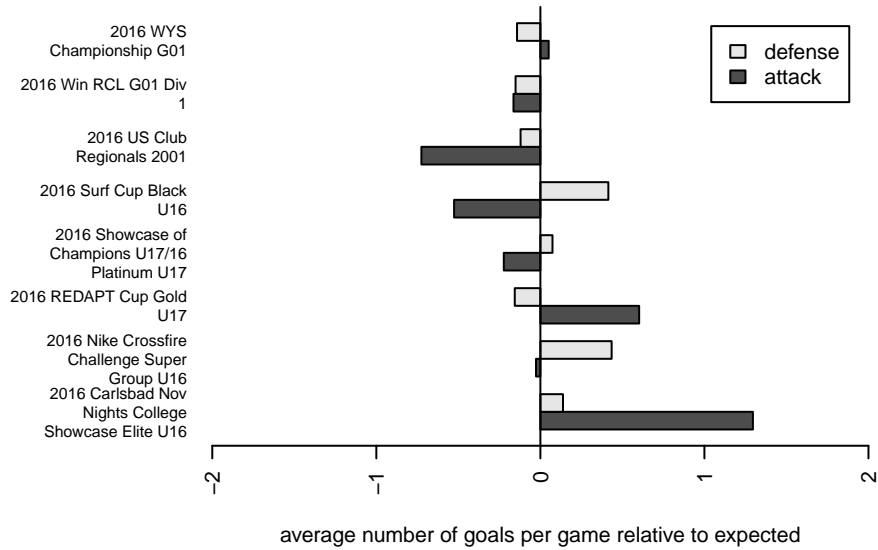

Crossfire Premier A G01

Crossfire Premier
 Redmond, WA
 G01 total strength=1723
 attack=28.79 defense=20.81
 spr league = Win RCL G01 Div 1
 notes= A— 2015+; Vadim 2012;
 Tolstolutsky 2013; Rowe 2014–6

Crossfire Premier A G01
 Dots are actual minus expected GF (blue circles) and GA (red triangles).
 Blue line is smoothed change in attack strength. Red is smoothed change in defense strength.

**attack and defense variance (black dot)
relative to other teams
and top 10 in region**

**attack and defense rating
relative to others at age
and all opponents in last 13 months**

**attack and defense rating
relative to others at age
and all opponents in last 13 months**

Performance relative to 13 month average

Performance relative to 13 month average

Distribution of opponents
 Red = Lose zone, Blue = Win zone, Green = Even
 Black line separates win/lose zones

lot. A=Neither has attack advantage, B=Opponent has both attack and defense advantage, C=Opponent has both attack and defense disadvantage, D=Both have