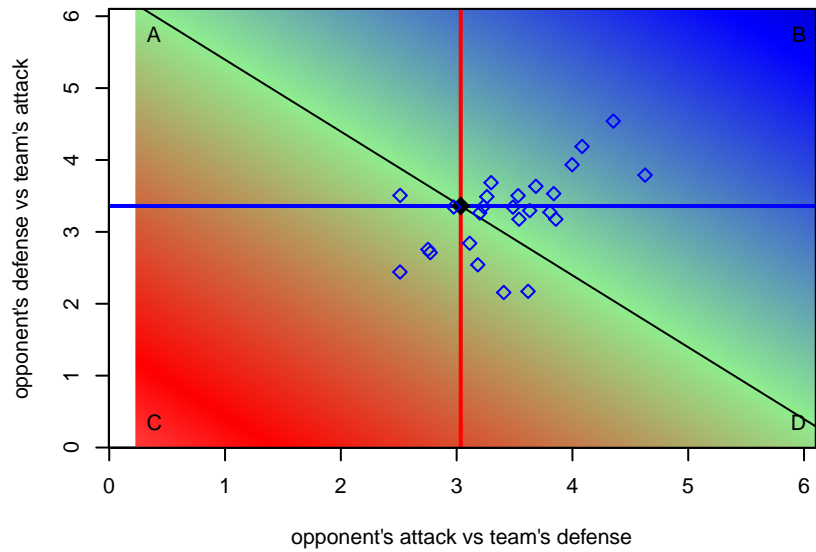

Crossfire Premier A G01
 Dots are actual minus expected GF (blue circles) and GA (red triangles).
 Blue line is smoothed change in attack strength. Red is smoothed change in defense strength.

**attack and defense variance (black dot)
relative to other teams
and top 10 in region**

**attack and defense rating
relative to others at age
and all opponents in last 13 months**

**attack and defense rating
relative to others at age
and all opponents in last 13 months**

Performance relative to 13 month average

Performance relative to 13 month average

Distribution of opponents
 Red = Lose zone, Blue = Win zone, Green = Even
 Black line separates win/lose zones

lot. A=Neither has attack advantage, B=Opponent has both attack and defense advantage, C=Opponent has both attack and defense disadvantage, D=Both have