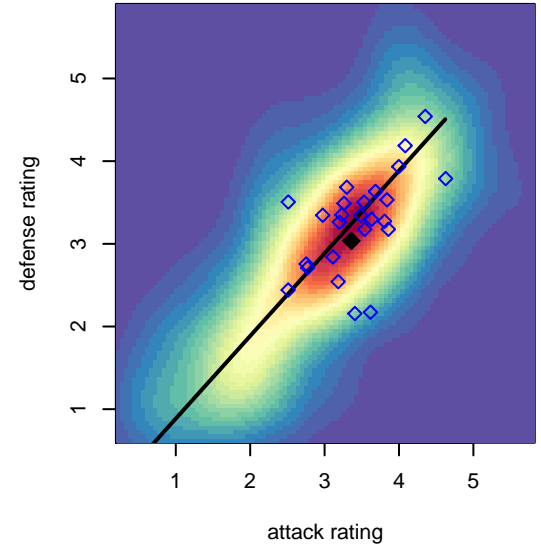

Crossfire Premier A G01

Crossfire Premier
 Redmond, WA
 G01 total strength=1723
 attack=28.79 defense=20.81
 spr league = Win RCL G01 Div 1
 notes= A— 2015+; Vadim 2012;
 Tolstolutsky 2013; Rowe 2014–6

Crossfire Premier A G01
 Dots are actual minus expected GF (blue circles) and GA (red triangles).
 Blue line is smoothed change in attack strength. Red is smoothed change in defense strength.

**attack and defense variance (black dot)
relative to other teams
and top 10 in region**

**attack and defense rating
relative to others at age
and all opponents in last 13 months**

**attack and defense rating
relative to others at age
and all opponents in last 13 months**

Performance relative to 13 month average

Performance relative to 13 month average

Distribution of opponents
 Red = Lose zone, Blue = Win zone, Green = Even
 Black line separates win/lose zones

lot. A=Neither has attack advantage, B=Opponent has both attack and defense advantage, C=Opponent has both attack and defense disadvantage, D=Both have