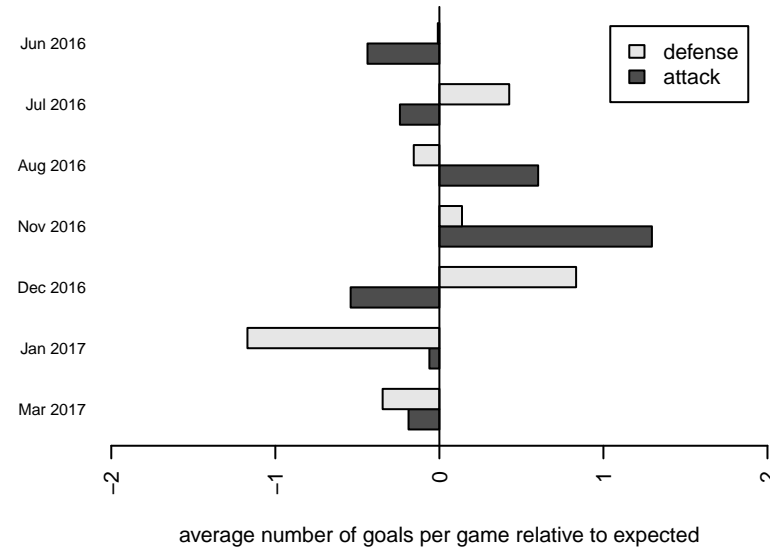

Crossfire Premier A G01
 Dots are actual minus expected GF (blue circles) and GA (red triangles).
 Blue line is smoothed change in attack strength. Red is smoothed change in defense strength.

**attack and defense variance (black dot)
relative to other teams
and top 10 in region**

**attack and defense rating
relative to others at age
and all opponents in last 13 months**

**attack and defense rating
relative to others at age
and all opponents in last 13 months**

Performance relative to 13 month average

Performance relative to 13 month average

Distribution of opponents
 Red = Lose zone, Blue = Win zone, Green = Even
 Black line separates win/lose zones

lot. A=Neither has attack advantage, B=Opponent has both attack and defense advantage, C=Opponent has both attack and defense disadvantage, D=Both have