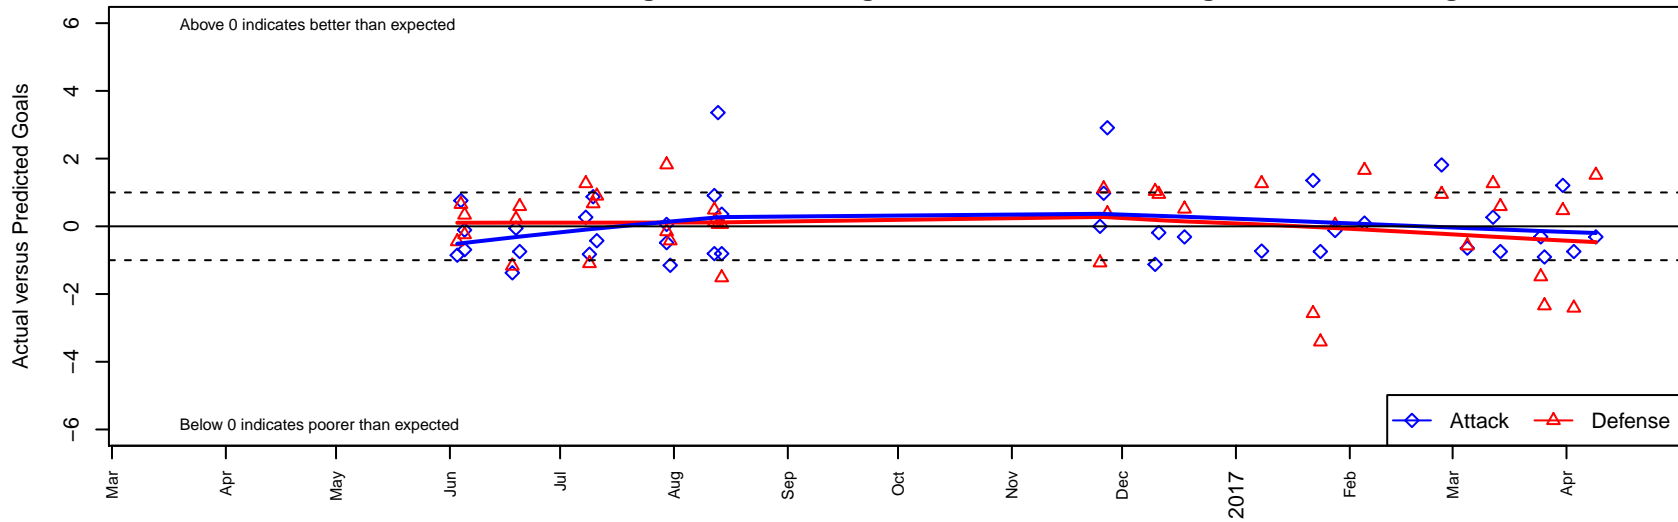

Crossfire Premier A G01

Crossfire Premier
 Redmond, WA
 G01 total strength=1723
 attack=28.79 defense=20.81
 spr league = Win RCL G01 Div 1
 notes= A— 2015+; Vadim 2012;
 Tolstolutsky 2013; Rowe 2014–6

Crossfire Premier A G01
 Dots are actual minus expected GF (blue circles) and GA (red triangles).
 Blue line is smoothed change in attack strength. Red is smoothed change in defense strength.

**attack and defense variance (black dot)
relative to other teams
and top 10 in region**

**attack and defense rating
relative to others at age
and all opponents in last 13 months**

**attack and defense rating
relative to others at age
and all opponents in last 13 months**

Performance relative to 13 month average

Performance relative to 13 month average

Distribution of opponents
 Red = Lose zone, Blue = Win zone, Green = Even
 Black line separates win/lose zones

lot. A=Neither has attack advantage, B=Opponent has both attack and defense advantage, C=Opponent has both attack and defense disadvantage, D=Both have